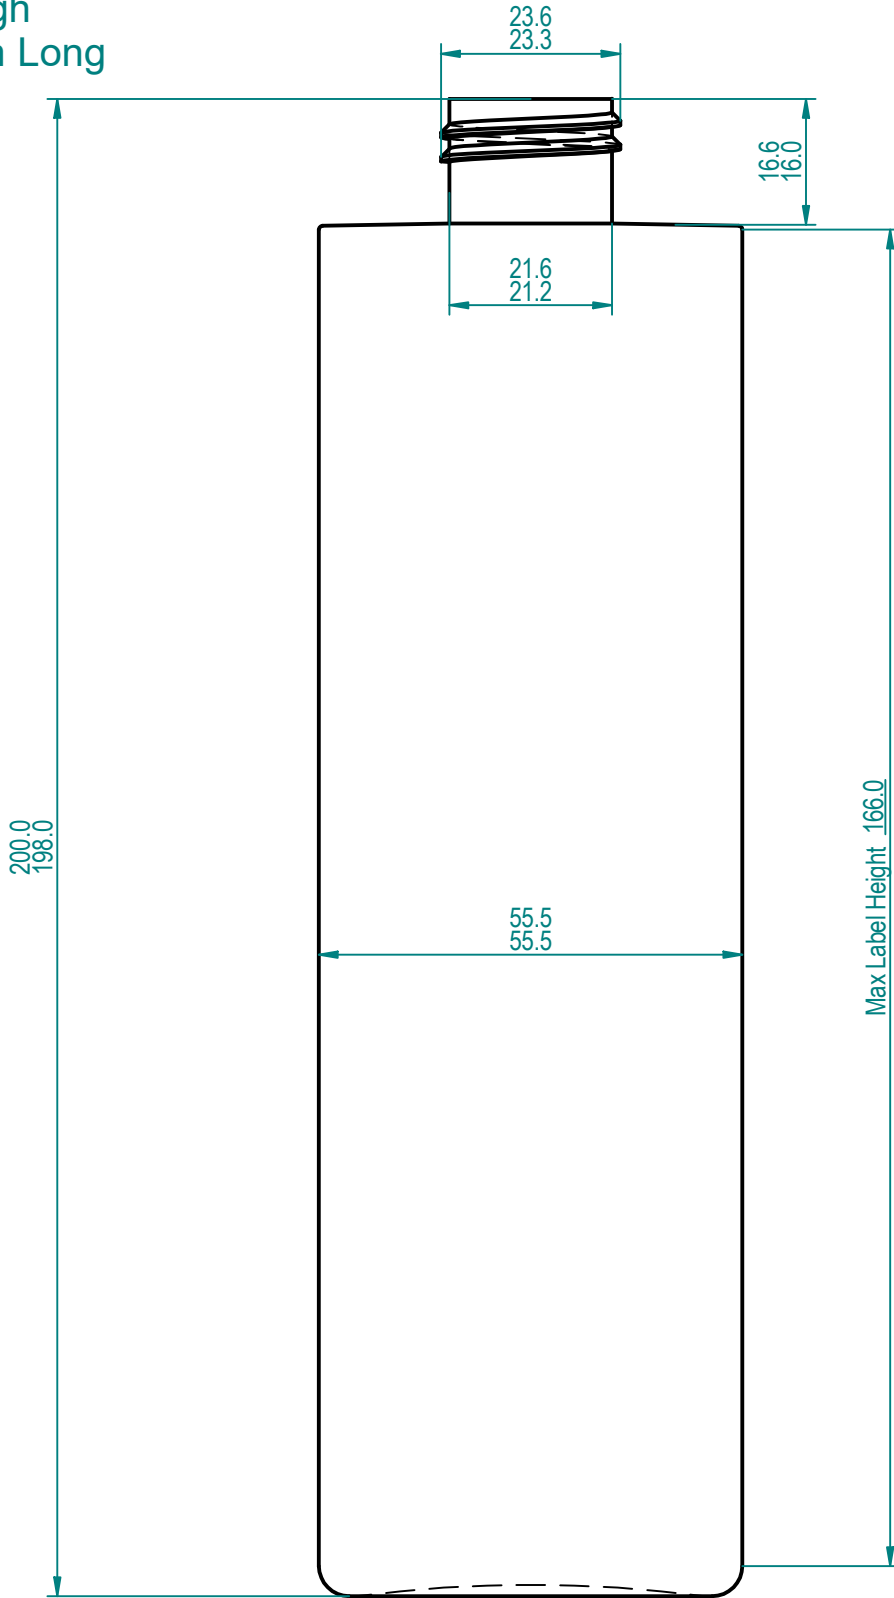

REVISION HISTORY

REV	DESCRIPTION	DATE

Max label Size  
166 High  
168mm Long

UNLESS OTHERWISE SPECIFIED  
DIMENSIONS ARE IN MILLIMETERS  
ANGLES ±X.X°  
2 PL ±X.XX 3 PL ±X.XXX

	DRAWN	DATE	
NAME	jdcla	08/Jul/26	
CHECKED		JC	TITLE
SCALE	1:1	SHEET 1 OF 1	375ml Solara Cyl 24410
SIZE A4	FILE NAME: bottle.dft		REV 1